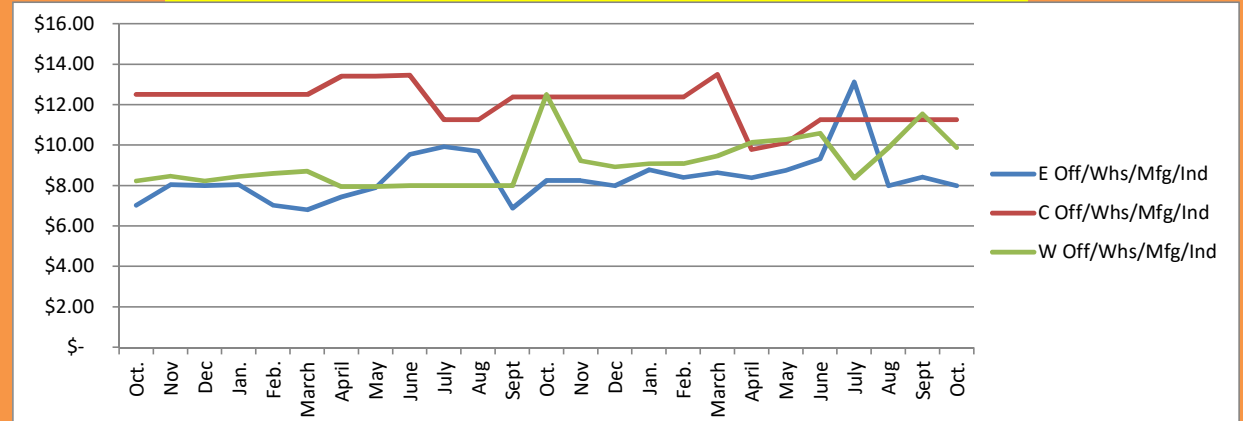

LEASE ASKING RATES GREATER MADSION, WI October 2024

East \$ 17.87 Central \$ 24.00 West \$ 18.75

East \$ 19.12 Central \$ 26.40 West \$ 18.91

East \$ 8.00 Central \$ 11.25 West \$ 9.88