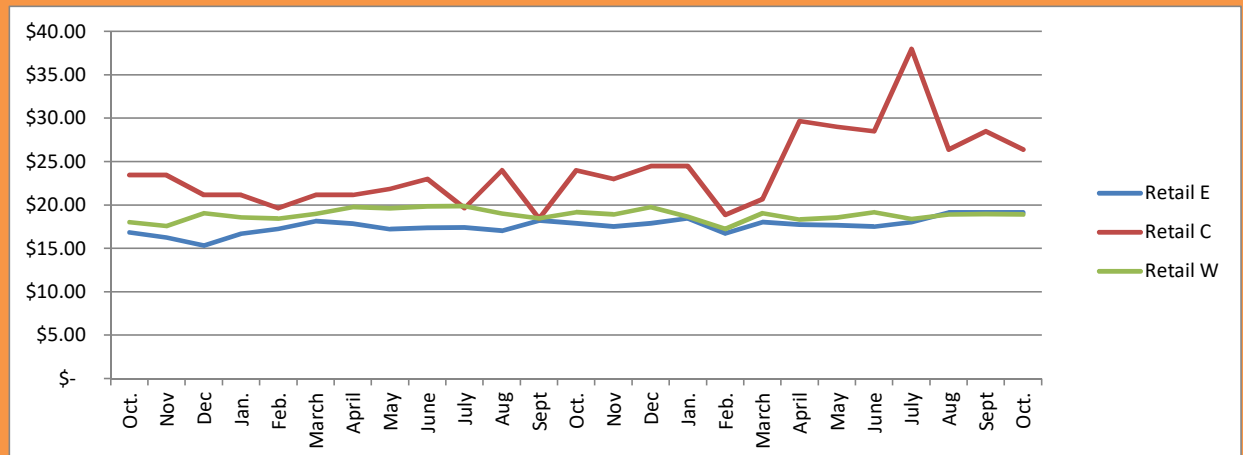

LEASE ASKING RATES GREATER MADSION, WI October 2024

East \$ 17.87 Central \$ 24.00 West \$ 18.75

East \$ 19.12 Central \$ 26.40 West \$ 18.91

East \$ 8.00 Central \$ 11.25 West \$ 9.88