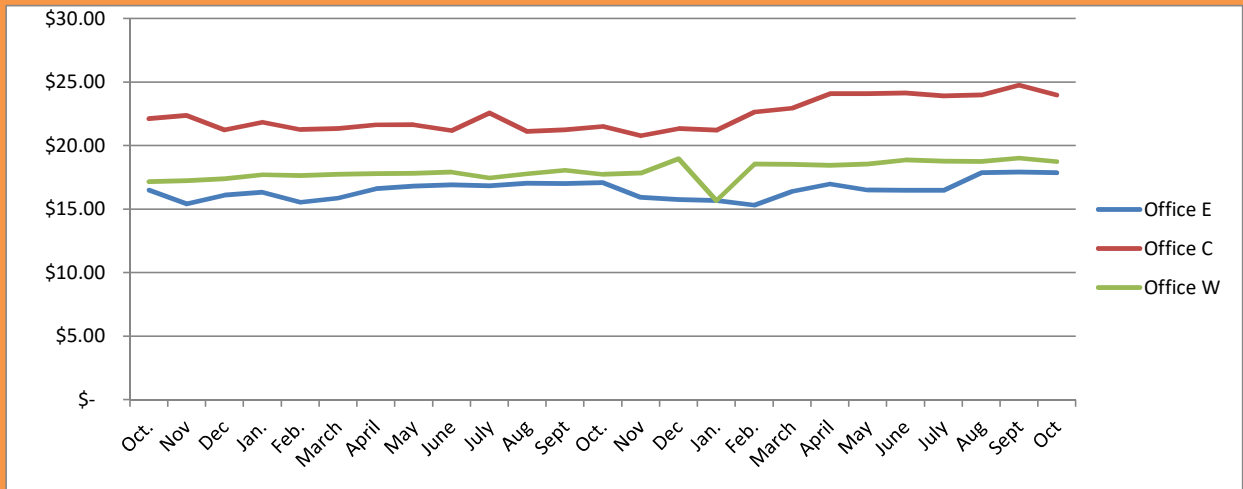

LEASE ASKING RATES GREATER MADSION, WI October 2024

East \$ 17.87 Central \$ 24.00 West \$ 18.75

East \$ 19.12 Central \$ 26.40 West \$ 18.91

East \$ 8.00 Central \$ 11.25 West \$ 9.88