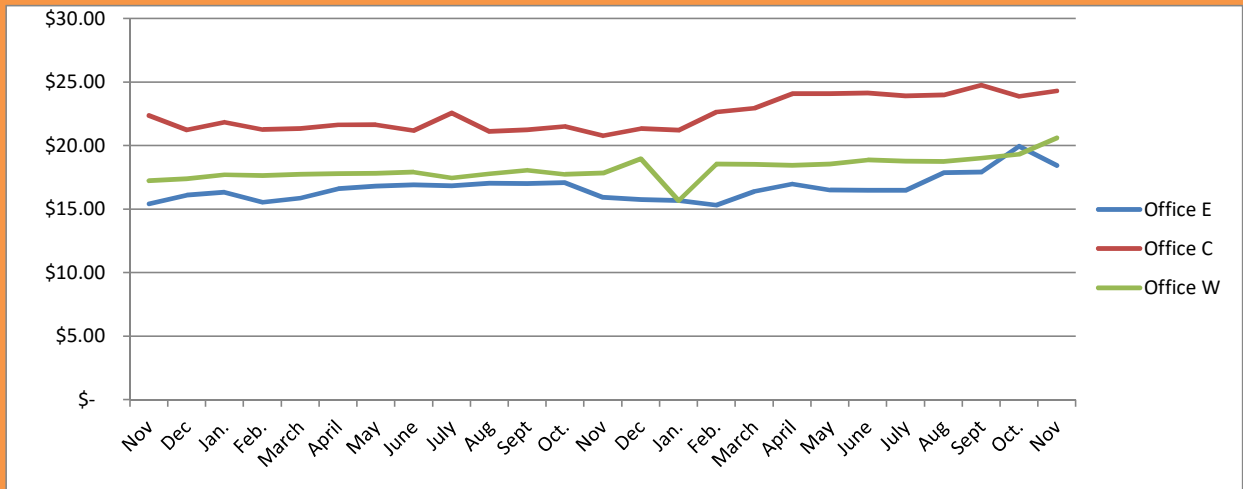

LEASE ASKING RATES GREATER MADSION, WI November 2024

East \$ 18.44 Central \$ 24.32 West \$ 20.61

East \$ 18.10 Central \$ 26.40 West \$ 18.97

East \$ 11.50 Central \$ 11.25 West \$ 10.09