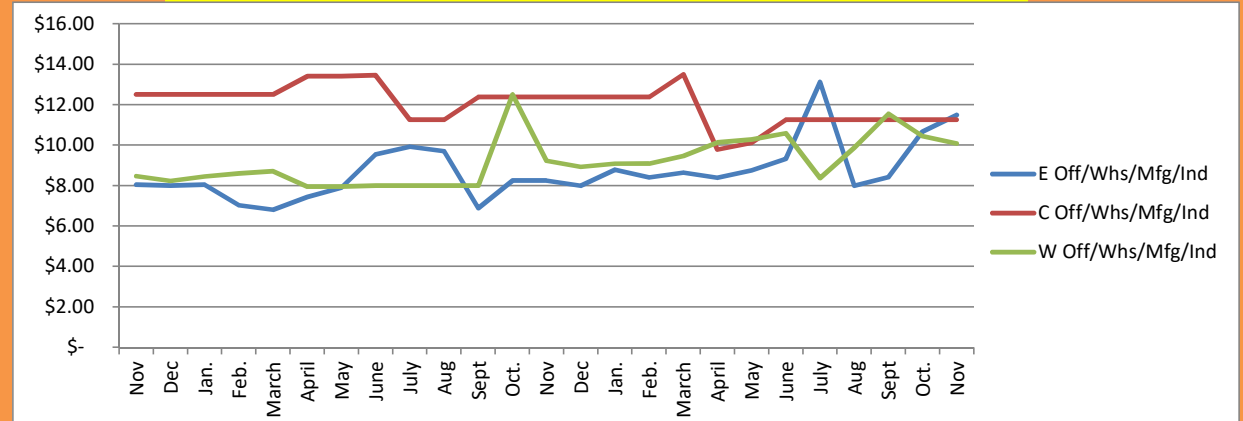

LEASE ASKING RATES GREATER MADSION, WI November 2024

East \$ 18.44 Central \$ 24.32 West \$ 20.61

East \$ 18.10 Central \$ 26.40 West \$ 18.97

East \$ 11.50 Central \$ 11.25 West \$ 10.09