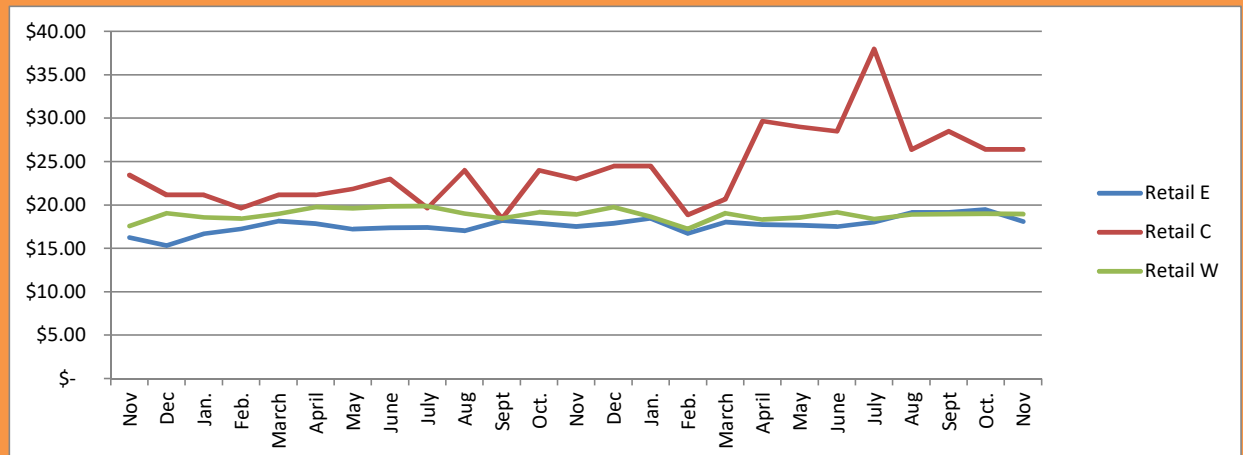

LEASE ASKING RATES GREATER MADSION, WI November 2024

East \$ 18.44 Central \$ 24.32 West \$ 20.61

East \$ 18.10 Central \$ 26.40 West \$ 18.97

East \$ 11.50 Central \$ 11.25 West \$ 10.09