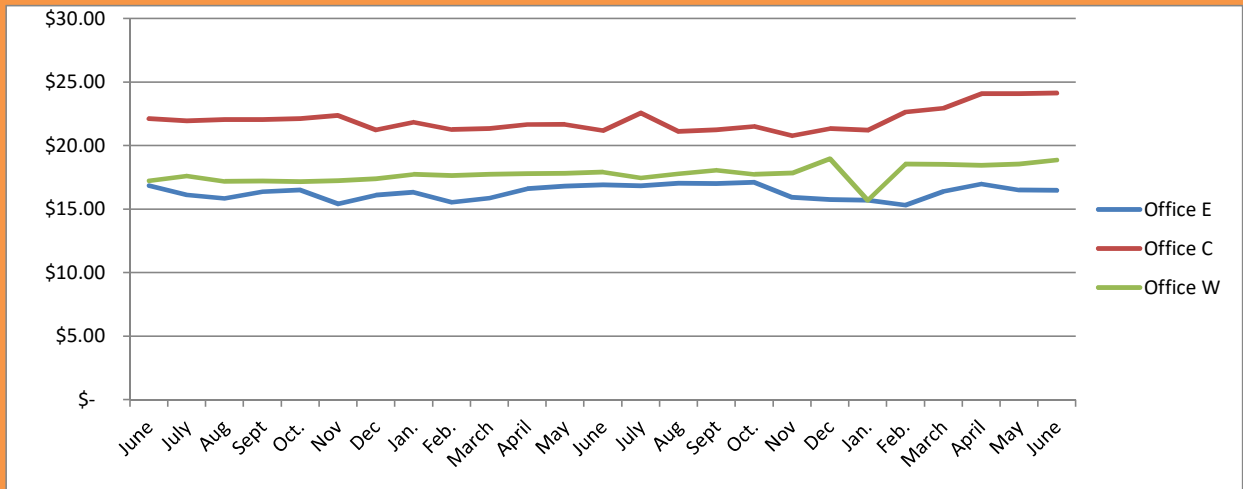

LEASE ASKING RATES GREATER MADSION, WI June 2024

East \$ 16.41 Central \$ 22.96 West \$ 18.52

East \$ 18.02 Central \$ 20.67 West \$ 19.05

East \$ 8.65 Central \$ 13.50 West \$ 13.50