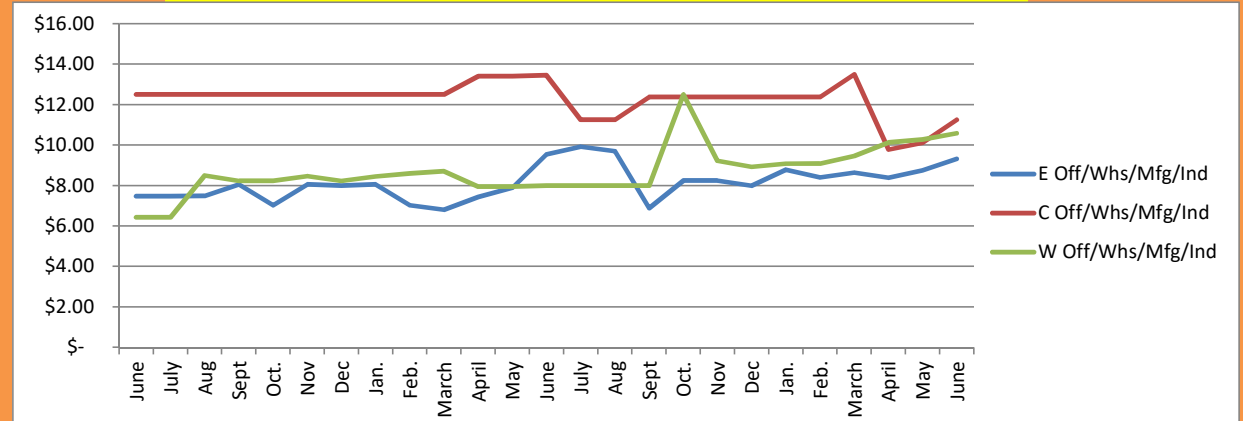

LEASE ASKING RATES GREATER MADSION, WI June 2024

East \$ 16.41 Central \$ 22.96 West \$ 18.52

East \$ 18.02 Central \$ 20.67 West \$ 19.05

East \$ 8.65 Central \$ 13.50 West \$ 13.50