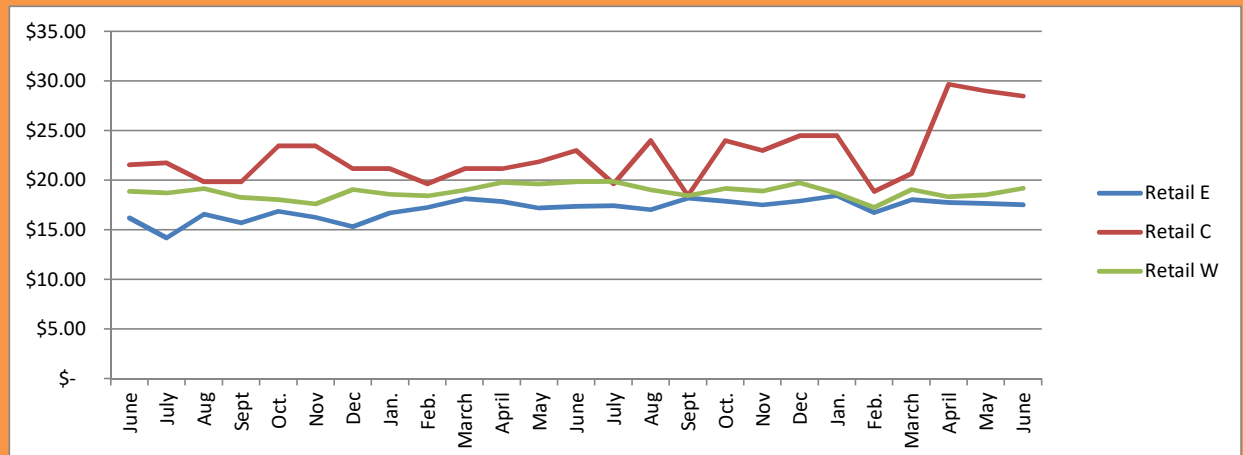

LEASE ASKING RATES GREATER MADSION, WI June 2024

East \$ 16.41 Central \$ 22.96 West \$ 18.52

East \$ 18.02 Central \$ 20.67 West \$ 19.05

East \$ 8.65 Central \$ 13.50 West \$ 13.50