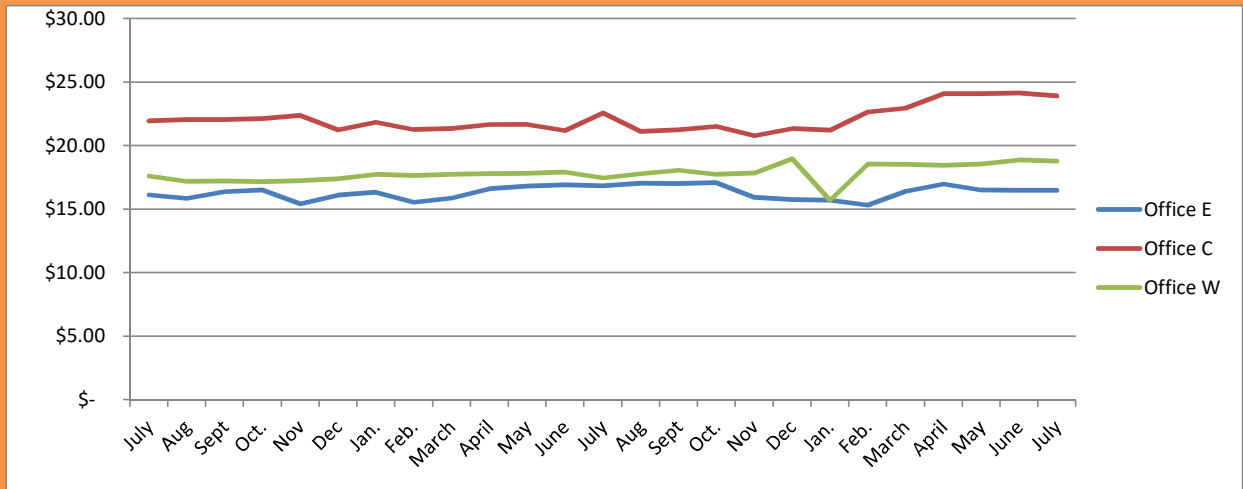

LEASE ASKING RATES GREATER MADSISON, WI JULY 2024

East \$ 16.48 Central \$ 23.91 West \$ 18.78

East \$ 18.02 Central \$ 38.00 West \$ 18.39

East \$ 13.13 Central \$ 11.25 West \$ 8.37