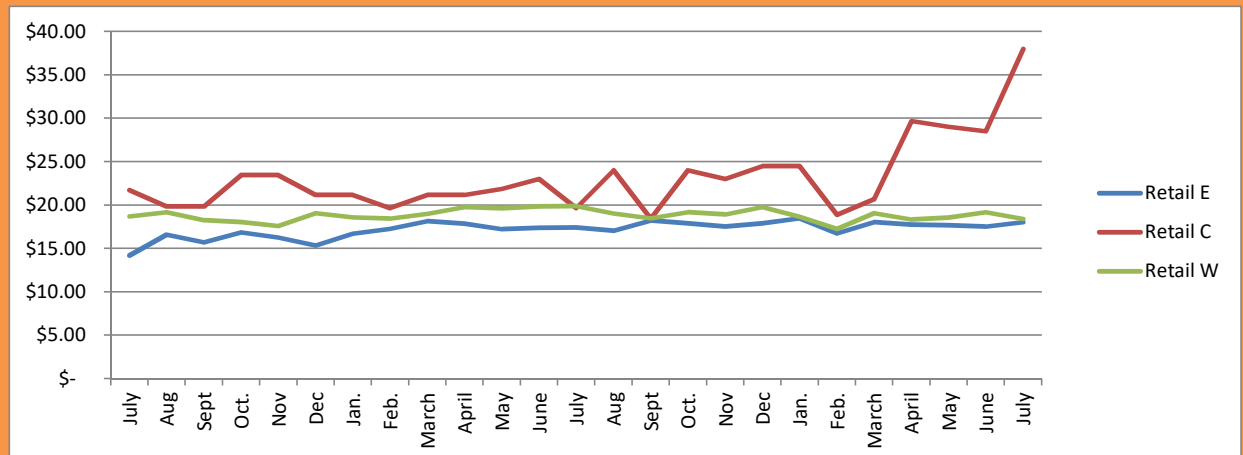

LEASE ASKING RATES GREATER MADSISON, WI JULY 2024

East \$ 16.48 Central \$ 23.91 West \$ 18.78

East \$ 18.02 Central \$ 38.00 West \$ 18.39

East \$ 13.13 Central \$ 11.25 West \$ 8.37