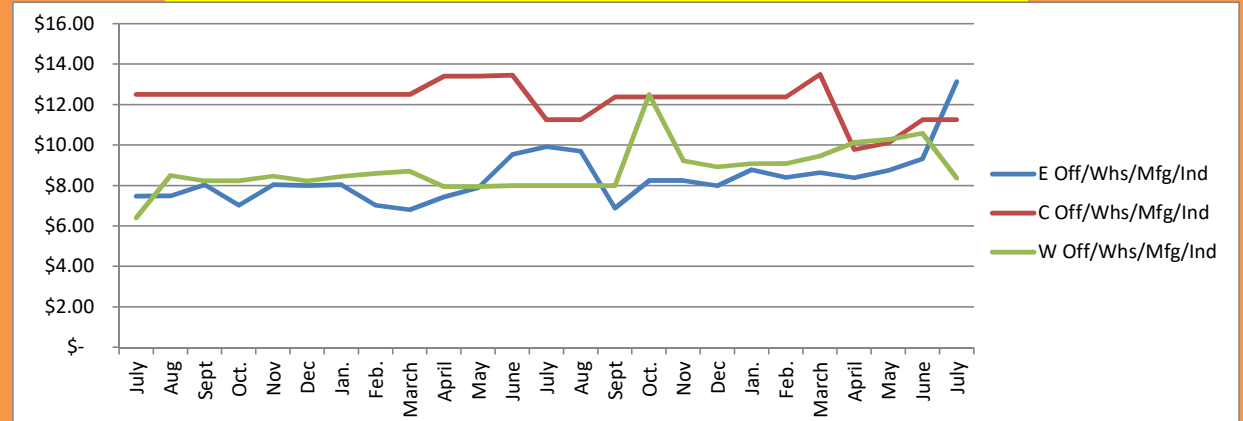

LEASE ASKING RATES GREATER MADSISON, WI JULY 2024

East \$ 16.48 Central \$ 23.91 West \$ 18.78

East \$ 18.02 Central \$ 38.00 West \$ 18.39

East \$ 13.13 Central \$ 11.25 West \$ 8.37