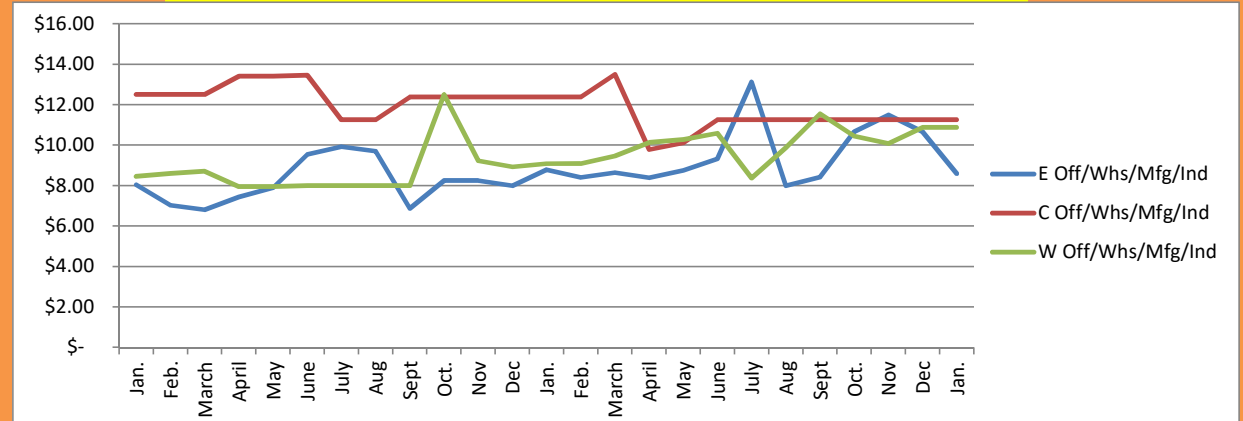

LEASE ASKING RATES GREATER MADSION, WI January 2025

East \$ 17.81 Central \$ 24.16 West \$ 19.09

East \$ 14.85 Central \$ 26.40 West \$ 19.72

East \$ 8.59 Central \$ 11.25 West \$ 10.88