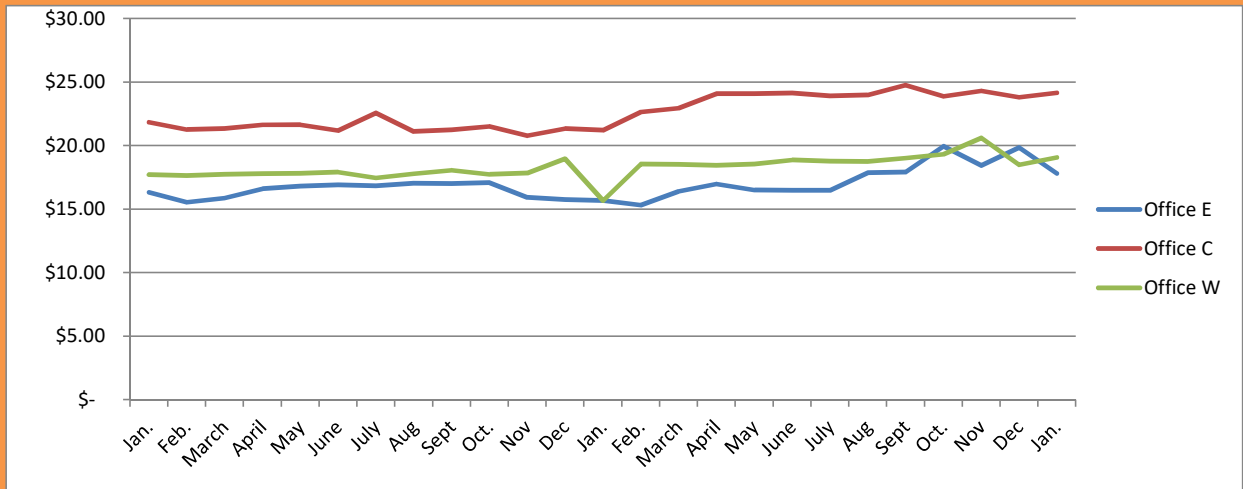

LEASE ASKING RATES GREATER MADSION, WI January 2025

East \$ 17.81 Central \$ 24.16 West \$ 19.09

East \$ 14.85 Central \$ 26.40 West \$ 19.72

East \$ 8.59 Central \$ 11.25 West \$ 10.88