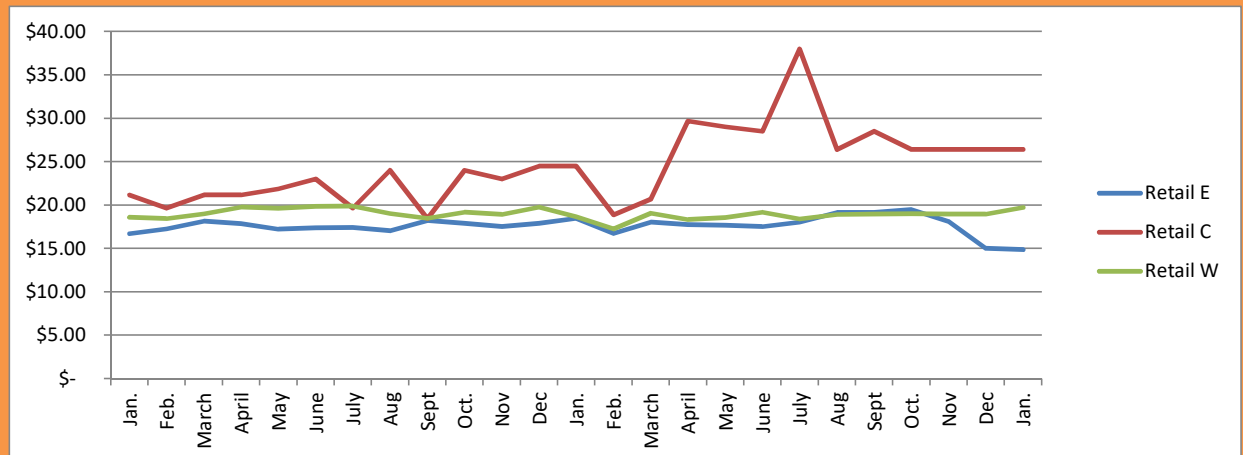

LEASE ASKING RATES GREATER MADSION, WI January 2025

East \$ 17.81 Central \$ 24.16 West \$ 19.09

East \$ 14.85 Central \$ 26.40 West \$ 19.72

East \$ 8.59 Central \$ 11.25 West \$ 10.88