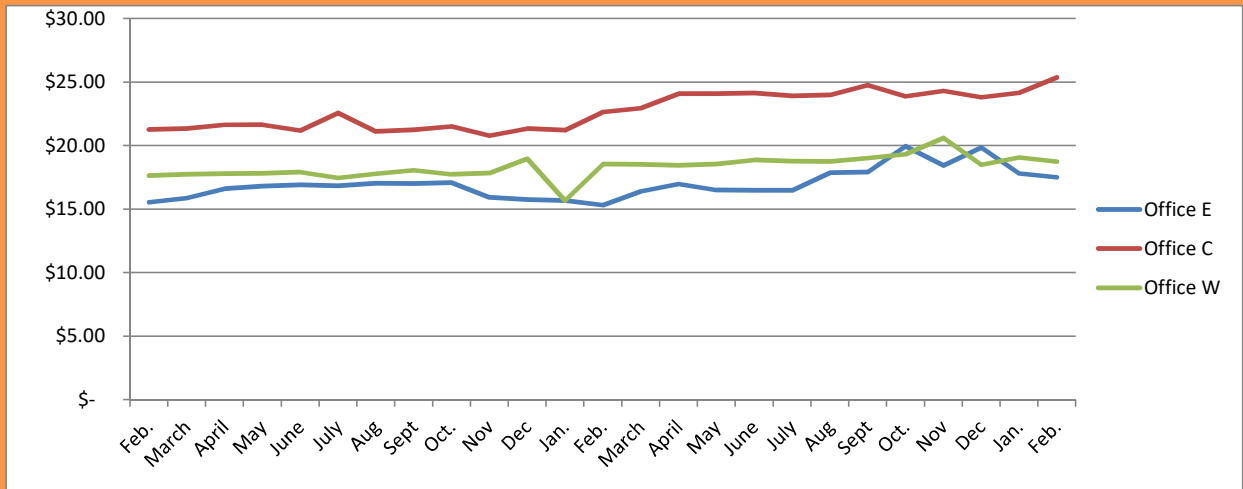

LEASE ASKING RATES GREATER MADSION, WI February 2025

East \$ 17.52 Central \$ 25.38 West \$ 18.75

East \$ 15.51 Central \$ 26.38 West \$ 18.39

East \$ 8.88 Central \$ 11.25 West \$ 8.96