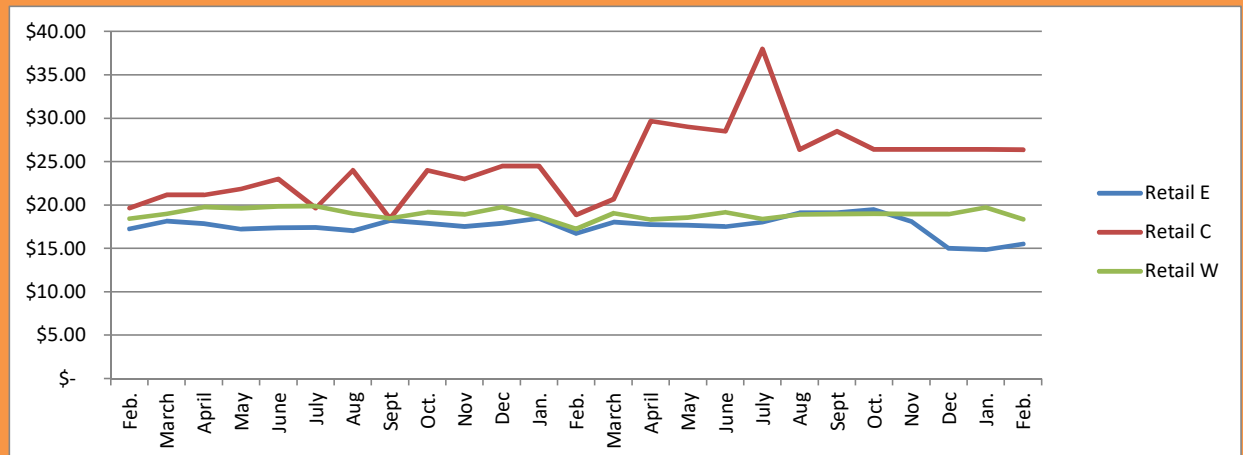

LEASE ASKING RATES GREATER MADSION, WI February 2025

East \$ 17.52 Central \$ 25.38 West \$ 18.75

East \$ 15.51 Central \$ 26.38 West \$ 18.39

East \$ 8.88 Central \$ 11.25 West \$ 8.96