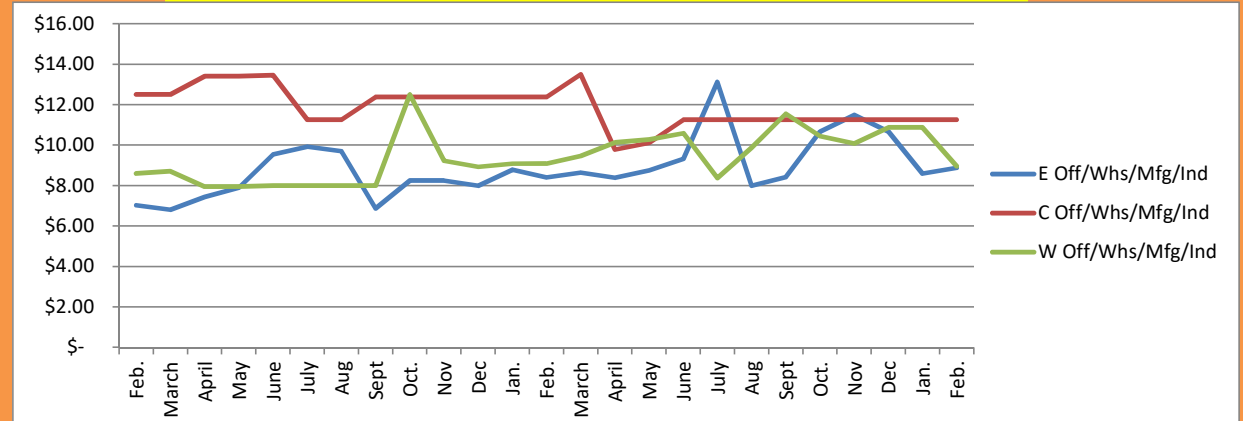

LEASE ASKING RATES GREATER MADSION, WI February 2025

East \$ 17.52 Central \$ 25.38 West \$ 18.75

East \$ 15.51 Central \$ 26.38 West \$ 18.39

East \$ 8.88 Central \$ 11.25 West \$ 8.96