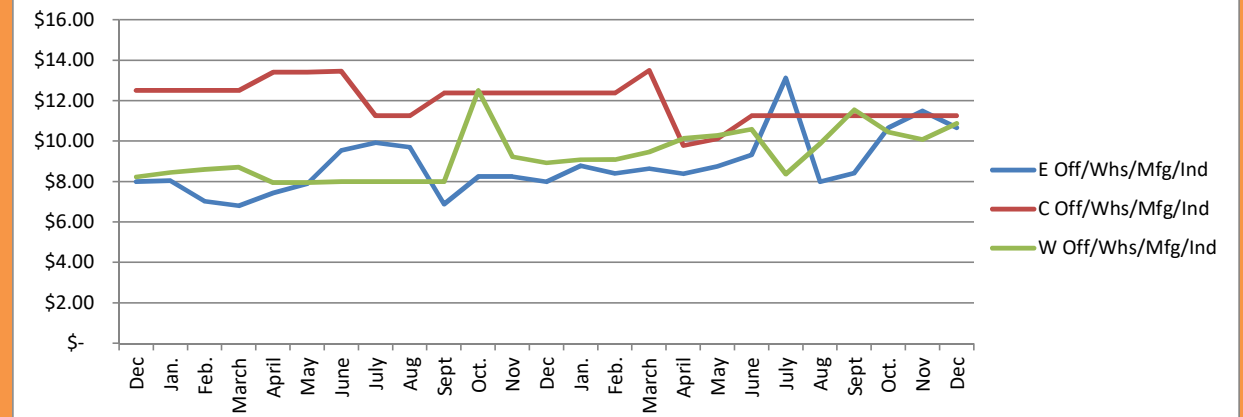

LEASE ASKING RATES GREATER MADSION, WI December 2024

East \$ 19.85 Central \$ 23.81 West \$ 18.51

East \$ 26.40 Central \$ 26.40 West \$ 18.97

East \$ 10.67 Central \$ 11.25 West \$ 10.88