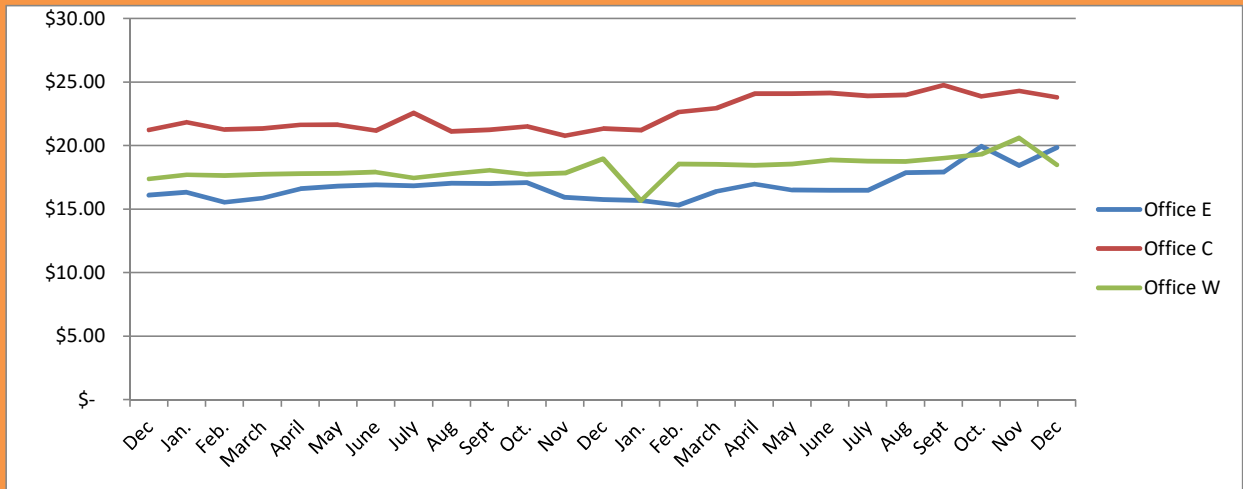

LEASE ASKING RATES GREATER MADSION, WI December 2024

East \$ 19.85 Central \$ 23.81 West \$ 18.51

East \$ 26.40 Central \$ 26.40 West \$ 18.97

East \$ 10.67 Central \$ 11.25 West \$ 10.88