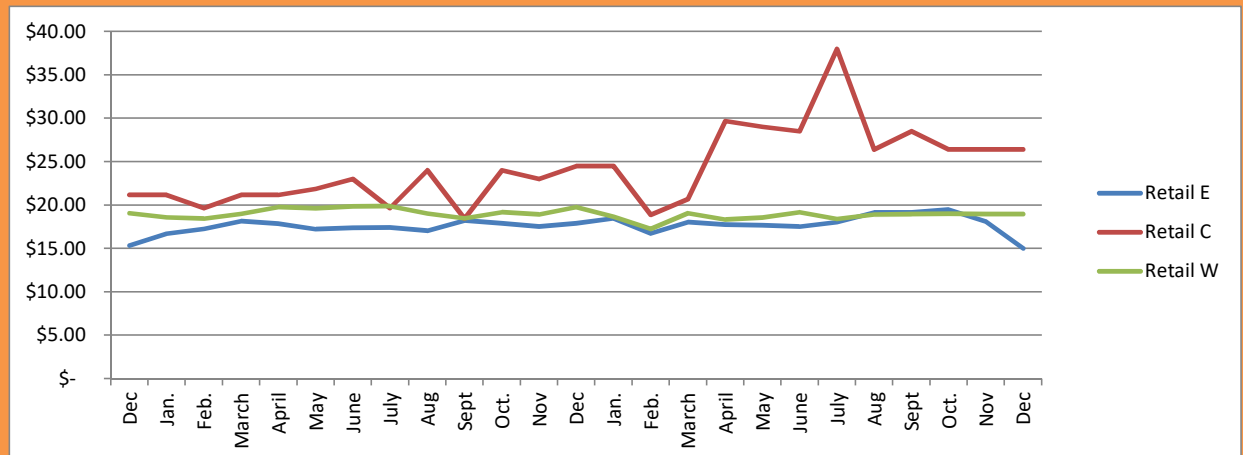

LEASE ASKING RATES GREATER MADSION, WI December 2024

East \$ 19.85 Central \$ 23.81 West \$ 18.51

East \$ 26.40 Central \$ 26.40 West \$ 18.97

East \$ 10.67 Central \$ 11.25 West \$ 10.88