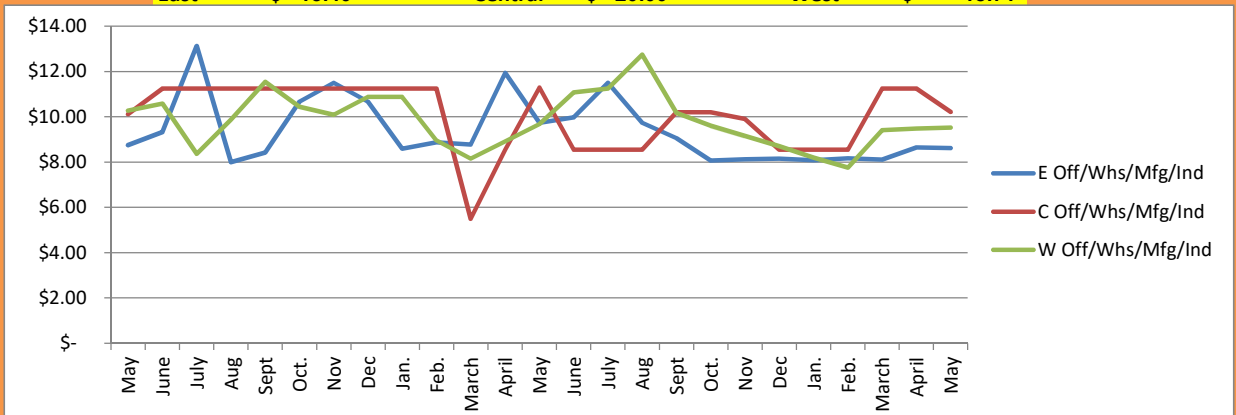

LEASE ASKING RATES GREATER MADSION, WI May 2026

East \$ 17.40 Central \$ 22.86 West \$ 18.89

East \$ 15.40 Central \$ 20.00 West \$ 18.71

East \$ 8.62 Central \$ 10.22 West \$ 9.52