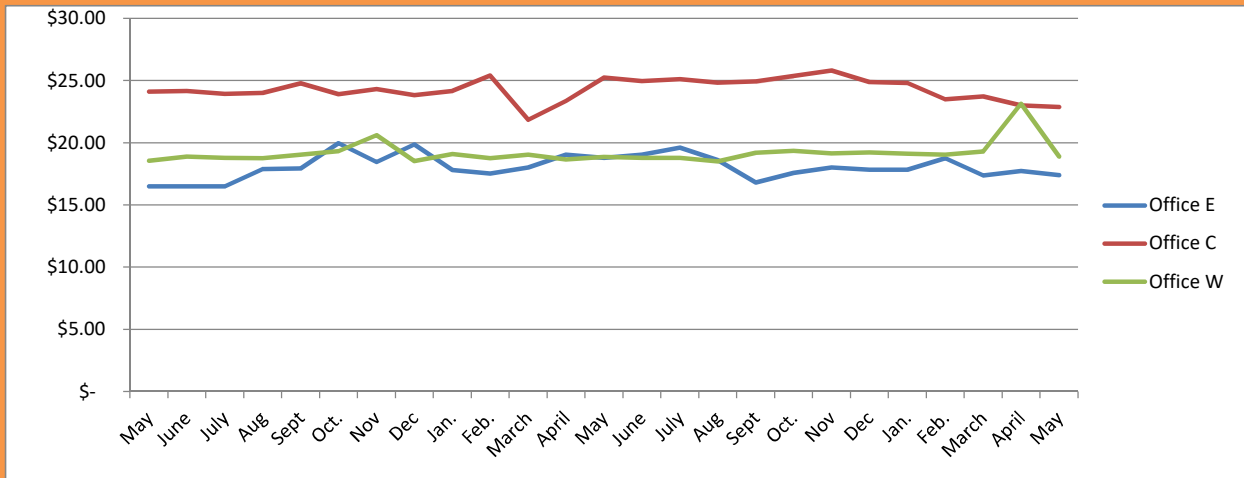

LEASE ASKING RATES GREATER MADSION, WI May 2026

East \$ 17.40 Central \$ 22.86 West \$ 18.89

East \$ 15.40 Central \$ 20.00 West \$ 18.71

East \$ 8.62 Central \$ 10.22 West \$ 9.52