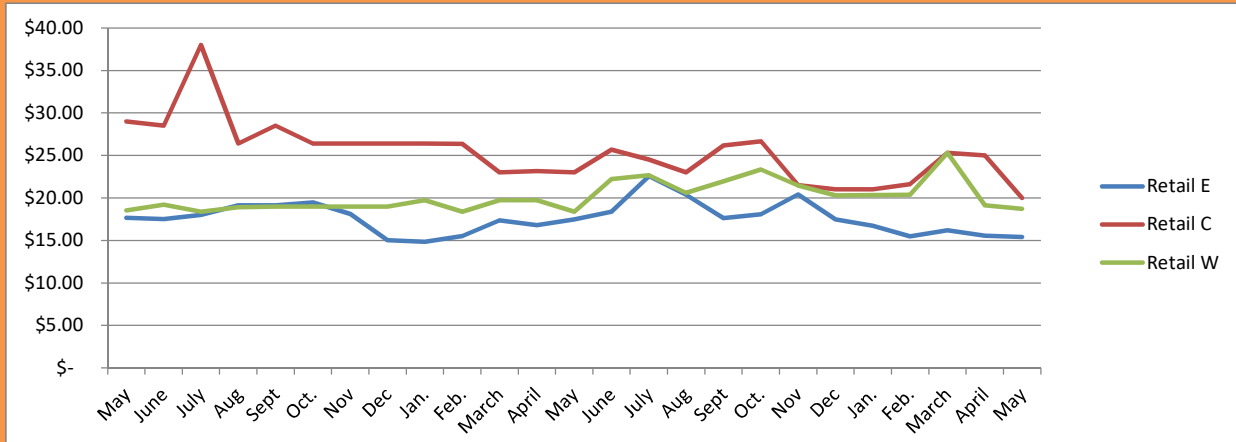

LEASE ASKING RATES GREATER MADSION, WI May 2026

East \$ 17.40 Central \$ 22.86 West \$ 18.89

East \$ 15.40 Central \$ 20.00 West \$ 18.71

East \$ 8.62 Central \$ 10.22 West \$ 9.52