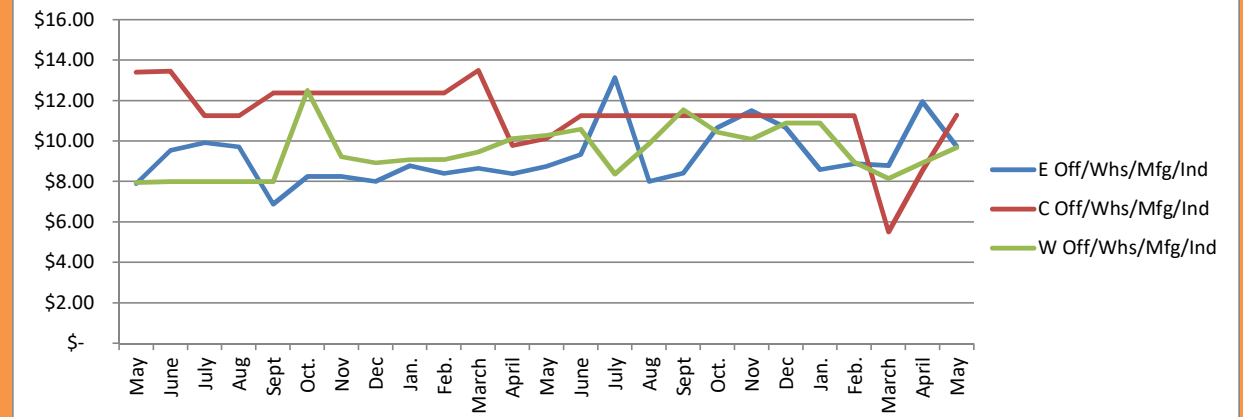

LEASE ASKING RATES GREATER MADSION, WI May 2025

East \$ 18.79 Central \$ 25.23 West \$ 18.86

East \$ 17.46 Central \$ 23.00 West \$ 18.38

East \$ 9.71 Central \$ 11.29 West \$ 9.68