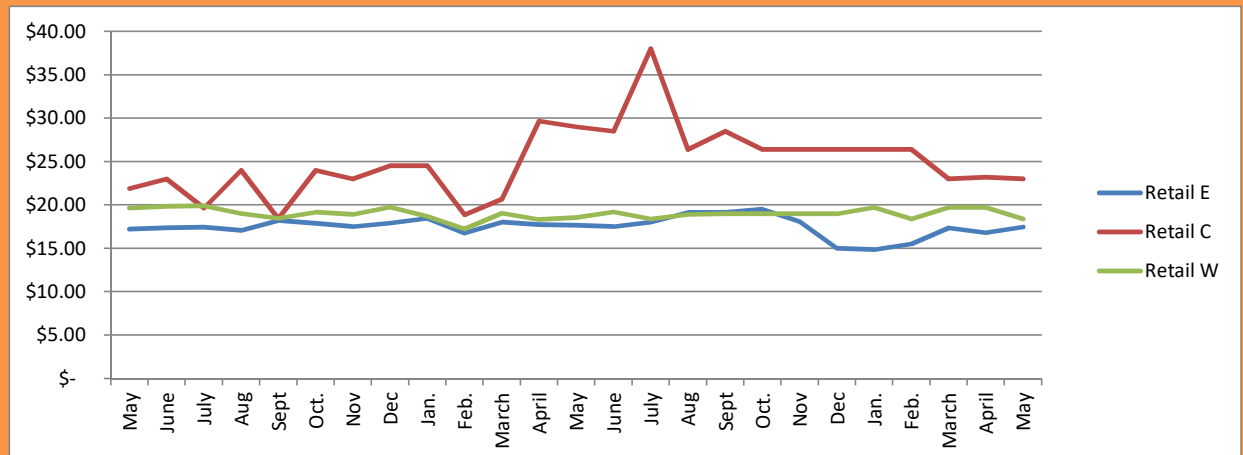

LEASE ASKING RATES GREATER MADSION, WI May 2025

East \$ 18.79 Central \$ 25.23 West \$ 18.86

East \$ 17.46 Central \$ 23.00 West \$ 18.38

East \$ 9.71 Central \$ 11.29 West \$ 9.68