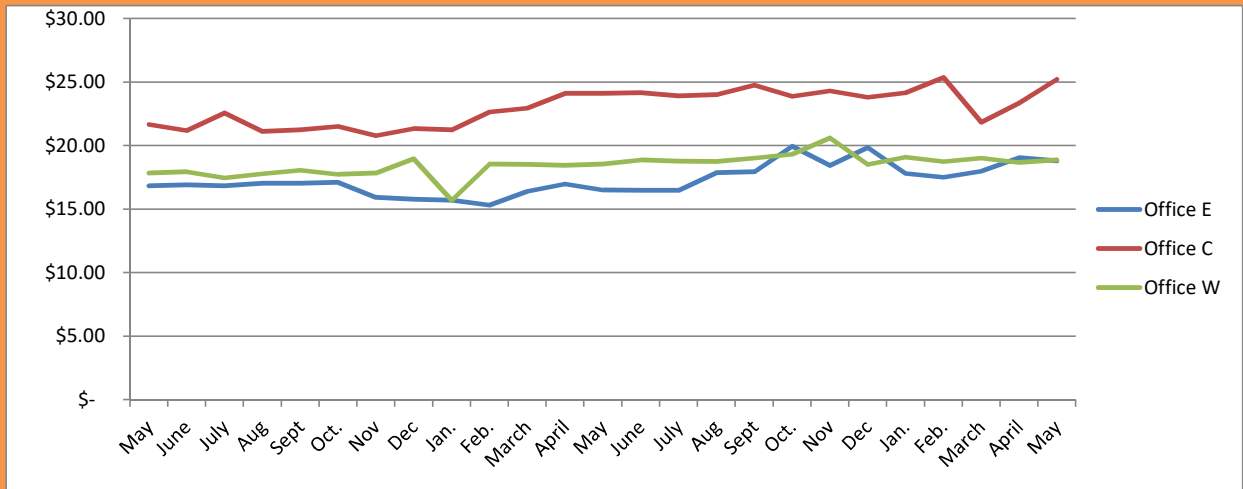

LEASE ASKING RATES GREATER MADSION, WI May 2025

East \$ 18.79 Central \$ 25.23 West \$ 18.86

East \$ 17.46 Central \$ 23.00 West \$ 18.38

East \$ 9.71 Central \$ 11.29 West \$ 9.68