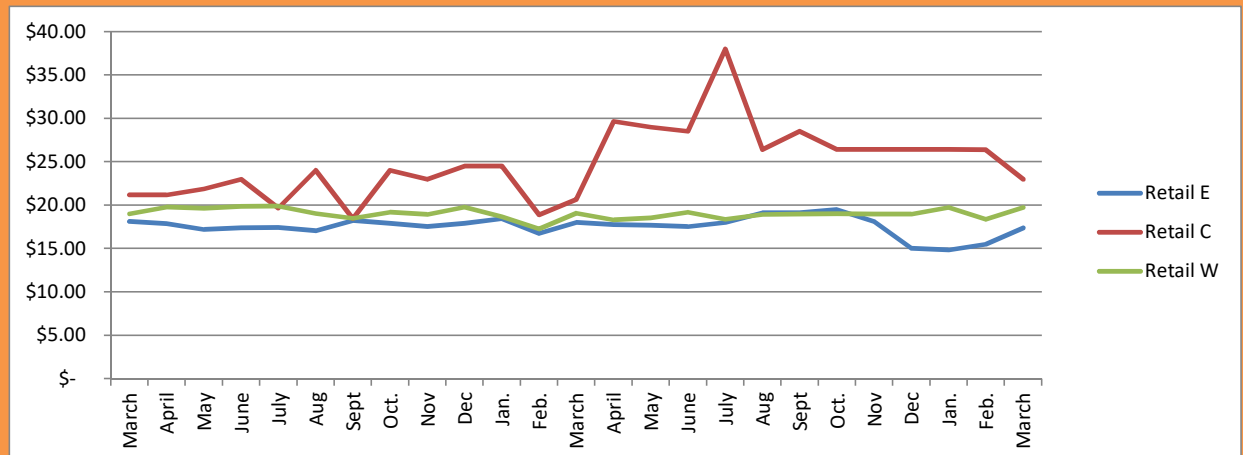

LEASE ASKING RATES GREATER MADSION, WI March 2025

East \$ 18.00 Central \$ 21.84 West \$ 25.38

East \$ 17.36 Central \$ 23.00 West \$ 19.72

East \$ 8.78 Central \$ 5.50 West \$ 8.15