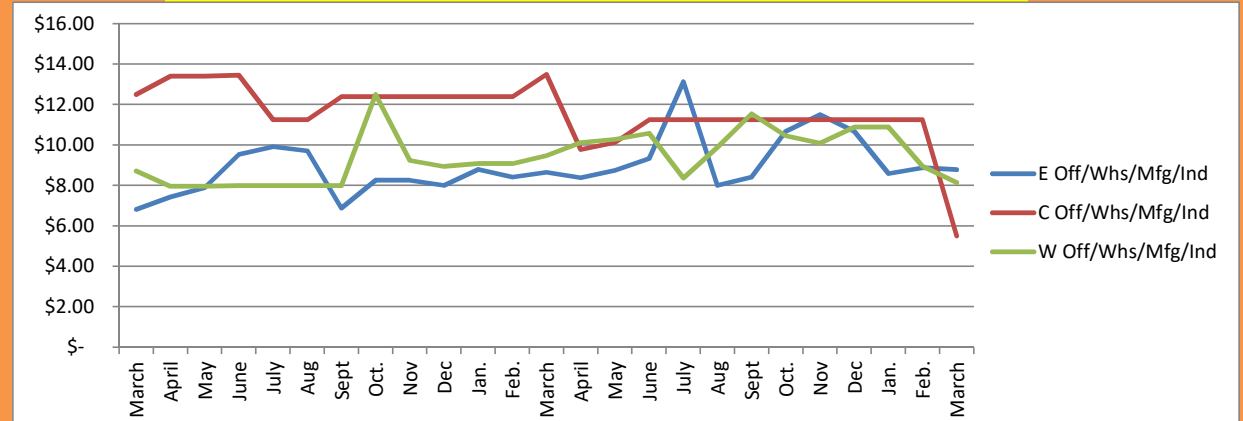

LEASE ASKING RATES GREATER MADSION, WI March 2025

East \$ 18.00 Central \$ 21.84 West \$ 25.38

East \$ 17.36 Central \$ 23.00 West \$ 19.72

East \$ 8.78 Central \$ 5.50 West \$ 8.15