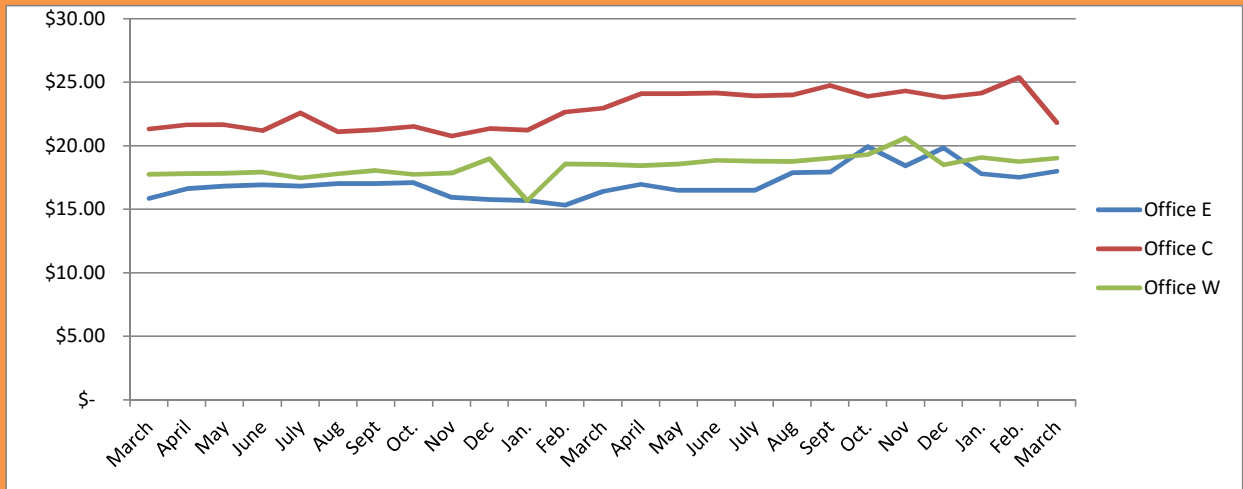

LEASE ASKING RATES GREATER MADSION, WI March 2025

East \$ 18.00 Central \$ 21.84 West \$ 25.38

East \$ 17.36 Central \$ 23.00 West \$ 19.72

East \$ 8.78 Central \$ 5.50 West \$ 8.15