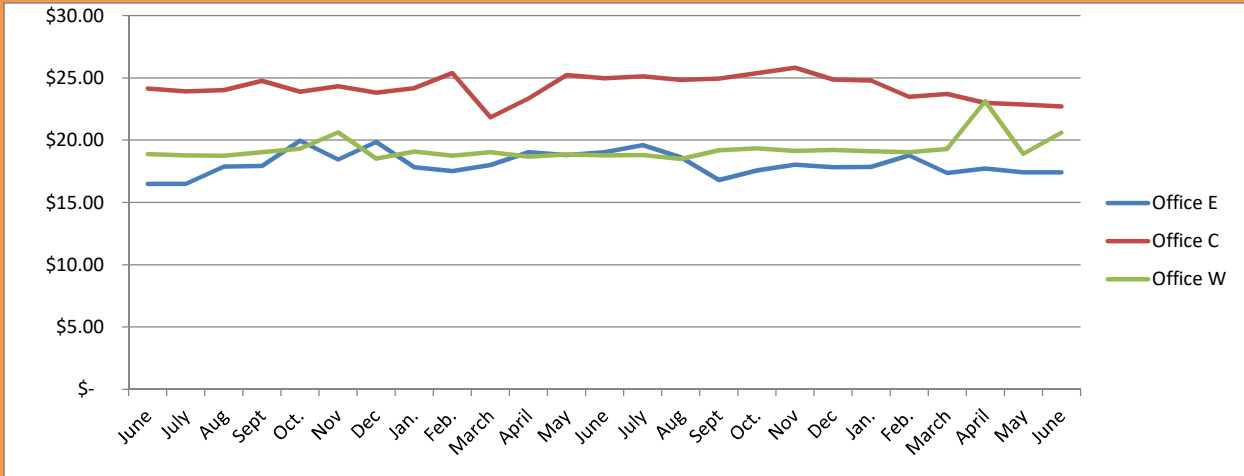

LEASE ASKING RATES GREATER MADSION, WI June 2026

East \$ 17.41 Central \$ 22.70 West \$ 20.59

East \$ 16.77 Central \$ 21.00 West \$ 20.65

East \$ 9.61 Central \$ 11.75 West \$ 8.80