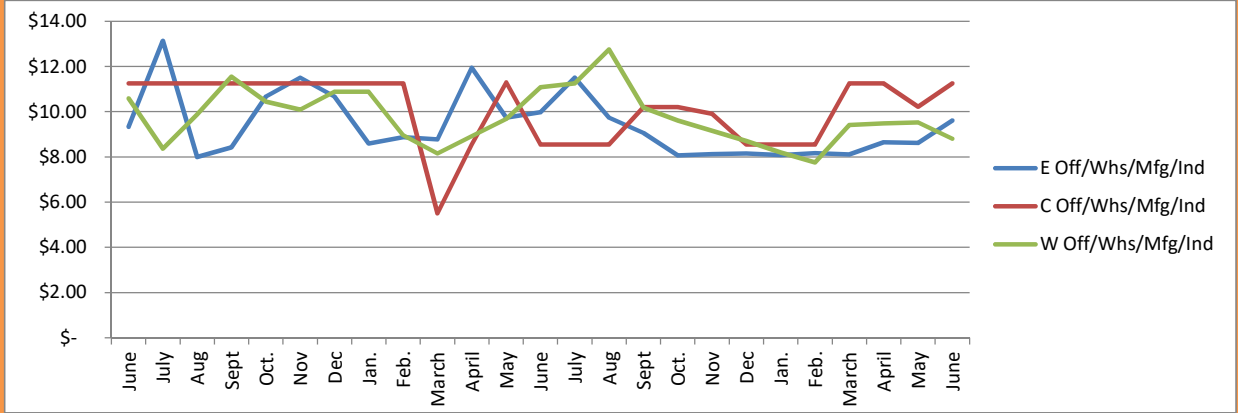

LEASE ASKING RATES GREATER MADSION, WI June 2026

East \$ 17.41 Central \$ 22.70 West \$ 20.59

East \$ 16.77 Central \$ 21.00 West \$ 20.65

East \$ 9.61 Central \$ 11.75 West \$ 8.80