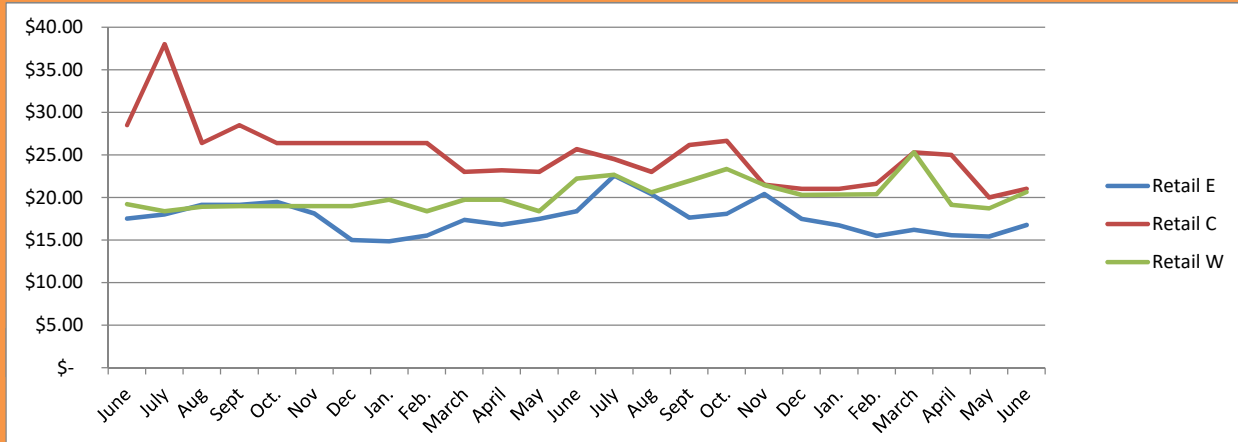

LEASE ASKING RATES GREATER MADSION, WI June 2026

East \$ 17.41 Central \$ 22.70 West \$ 20.59

East \$ 16.77 Central \$ 21.00 West \$ 20.65

East \$ 9.61 Central \$ 11.75 West \$ 8.80