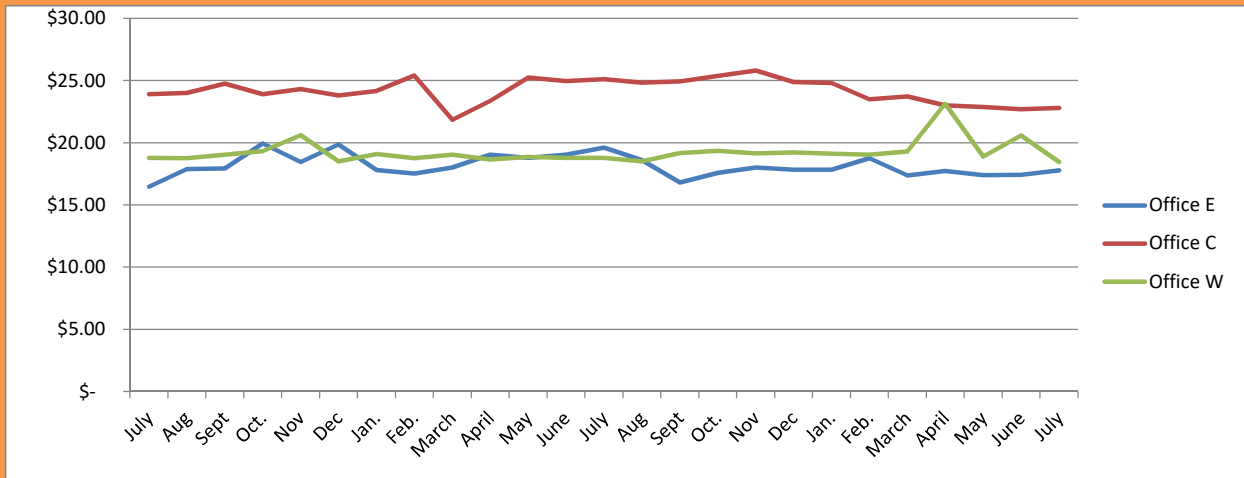

LEASE ASKING RATES GREATER MADSION, WI July 2026

East \$ 17.78 Central \$ 22.79 West \$ 21.00

East \$ 16.77 Central \$ 21.00 West \$ 18.67

East \$ 9.13 Central \$ 11.25 West \$ 9.14