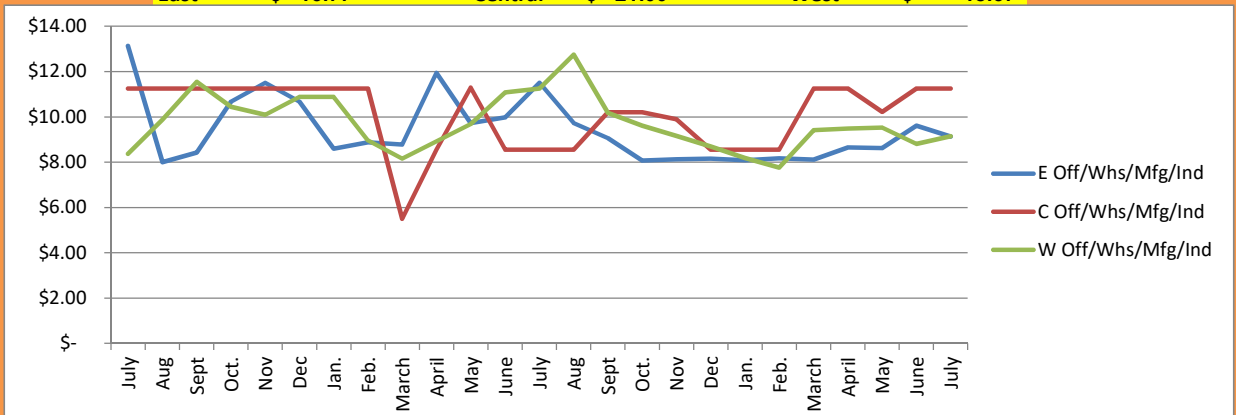

LEASE ASKING RATES GREATER MADSION, WI July 2026

East \$ 17.78 Central \$ 22.79 West \$ 21.00

East \$ 16.77 Central \$ 21.00 West \$ 18.67

East \$ 9.13 Central \$ 11.25 West \$ 9.14