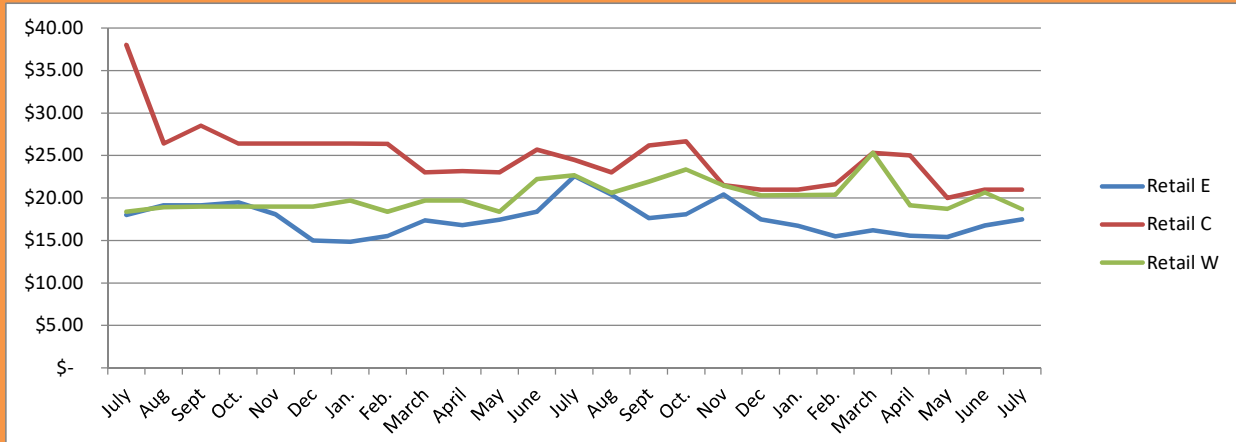

LEASE ASKING RATES GREATER MADSION, WI July 2026

East \$ 17.78 Central \$ 22.79 West \$ 21.00

East \$ 16.77 Central \$ 21.00 West \$ 18.67

East \$ 9.13 Central \$ 11.25 West \$ 9.14