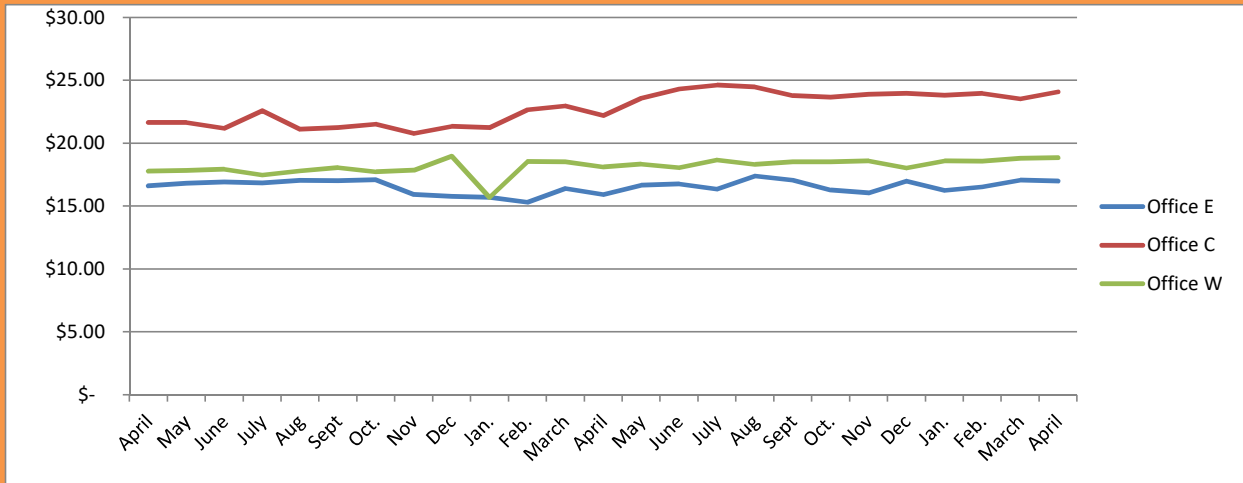

LEASE ASKING RATES GREATER MADSION, WI April 2024

East \$ 16.98 Central \$ 24.10 West \$ 18.84

East \$ 17.74 Central \$ 29.67 West \$ 18.31

East \$ 8.39 Central \$ 9.78 West \$ 10.13