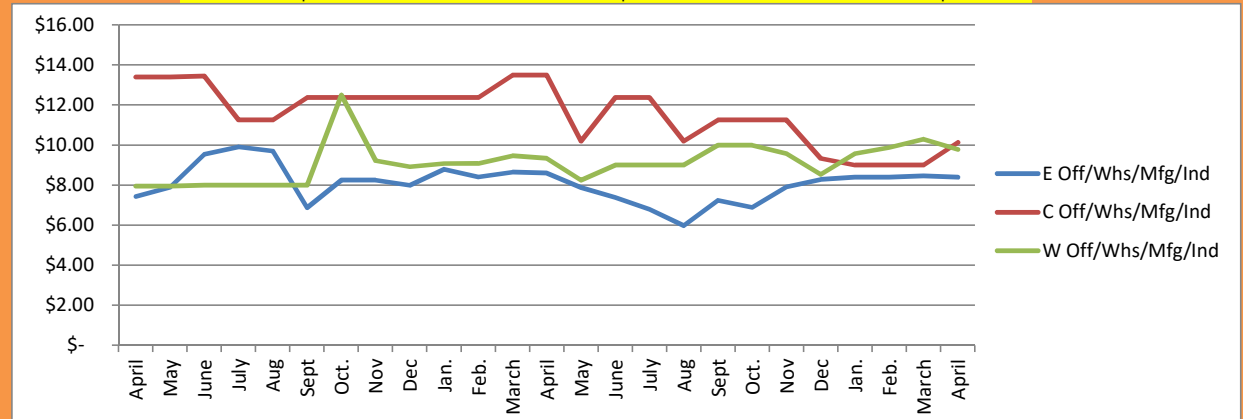

LEASE ASKING RATES GREATER MADSION, WI April 2024

East \$ 16.98 Central \$ 24.10 West \$ 18.84

East \$ 17.74 Central \$ 29.67 West \$ 18.31

East \$ 8.39 Central \$ 9.78 West \$ 10.13