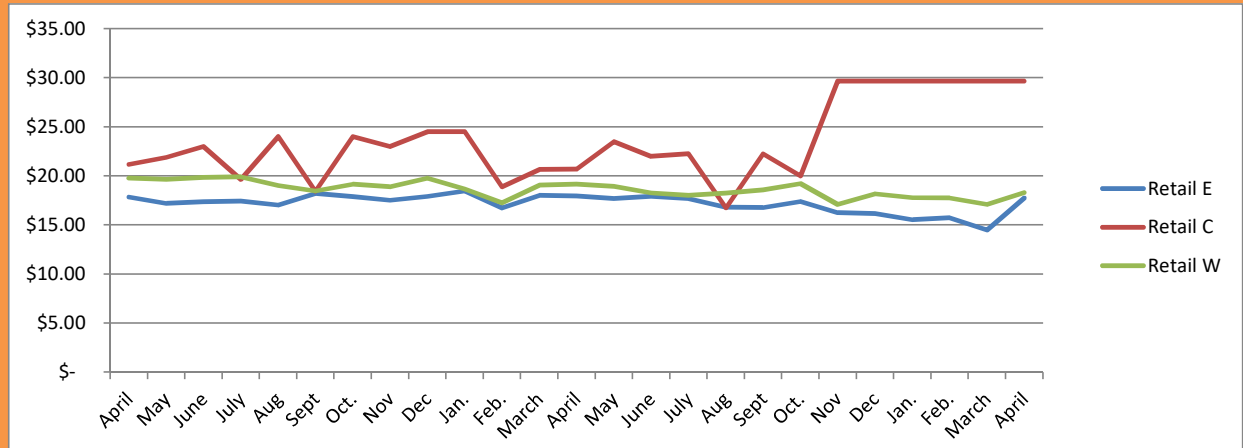

LEASE ASKING RATES GREATER MADSION, WI April 2024

East \$ 16.98 Central \$ 24.10 West \$ 18.84

East \$ 17.74 Central \$ 29.67 West \$ 18.31

East \$ 8.39 Central \$ 9.78 West \$ 10.13