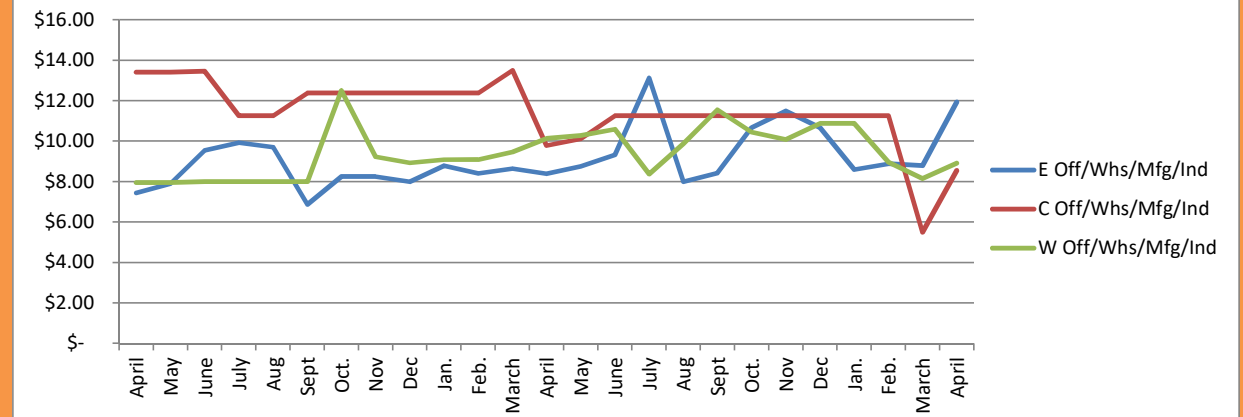

LEASE ASKING RATES GREATER MADSION, WI April 2025

East \$ 19.04 Central \$ 23.35 West \$ 18.66

East \$ 16.81 Central \$ 23.18 West \$ 19.72

East \$ 11.94 Central \$ 8.55 West \$ 8.92