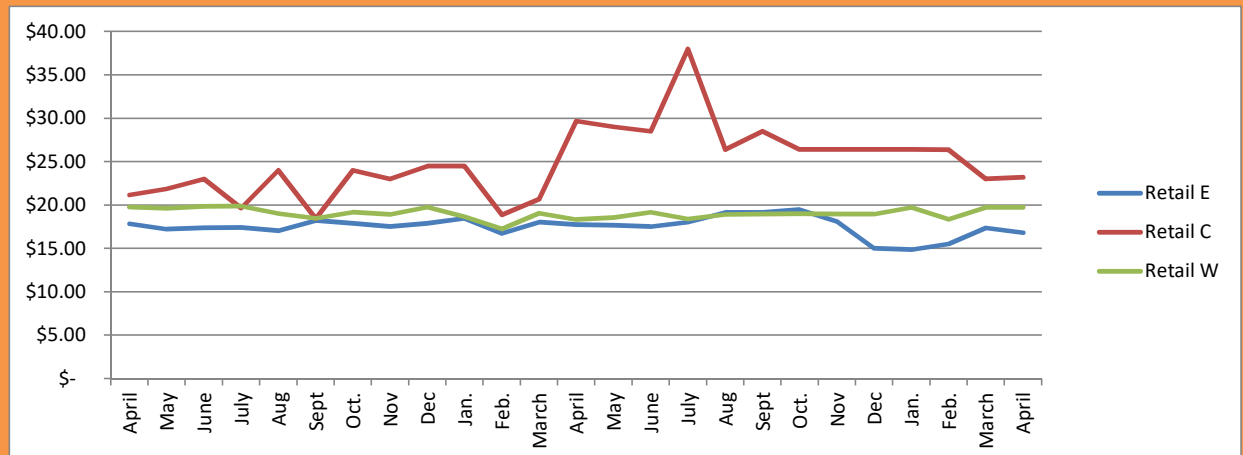

LEASE ASKING RATES GREATER MADSION, WI April 2025

East \$ 19.04 Central \$ 23.35 West \$ 18.66

East \$ 16.81 Central \$ 23.18 West \$ 19.72

East \$ 11.94 Central \$ 8.55 West \$ 8.92