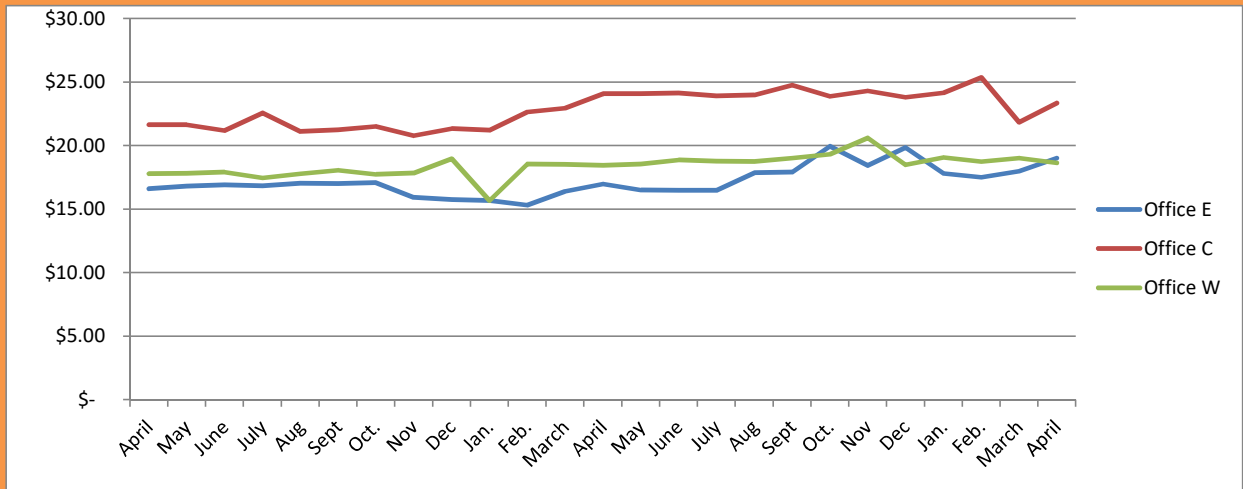

LEASE ASKING RATES GREATER MADSION, WI April 2025

East \$ 19.04 Central \$ 23.35 West \$ 18.66

East \$ 16.81 Central \$ 23.18 West \$ 19.72

East \$ 11.94 Central \$ 8.55 West \$ 8.92