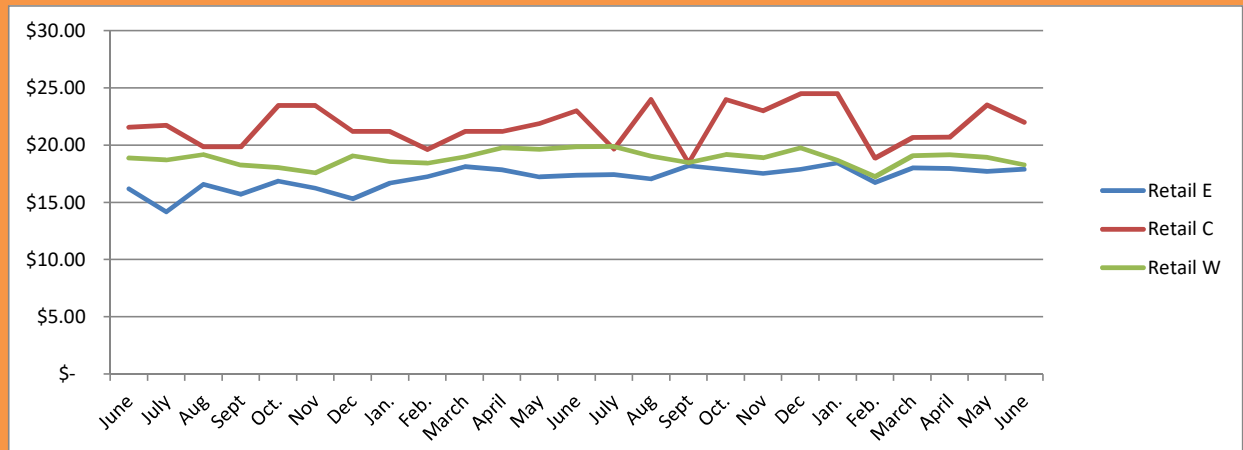

LEASE ASKING RATES GREATER MADSION, WI June 2023

East \$ 16.76 Central \$ 24.43 West \$ 18.05

East \$ 17.90 Central \$ 22.00 West \$ 18.28

East \$ 7.38 Central \$ 12.38 West \$ 9.00