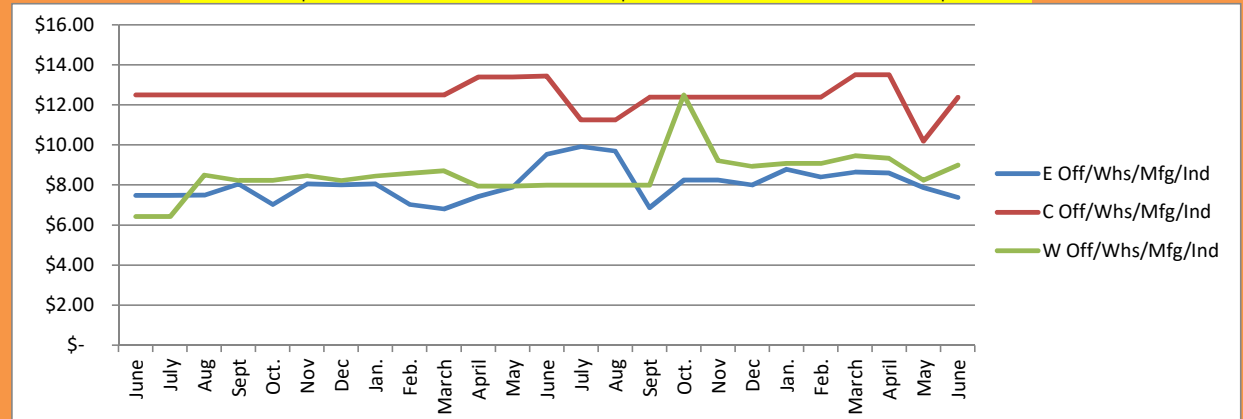

LEASE ASKING RATES GREATER MADSION, WI June 2023

East \$ 16.76 Central \$ 24.43 West \$ 18.05

East \$ 17.90 Central \$ 22.00 West \$ 18.28

East \$ 7.38 Central \$ 12.38 West \$ 9.00