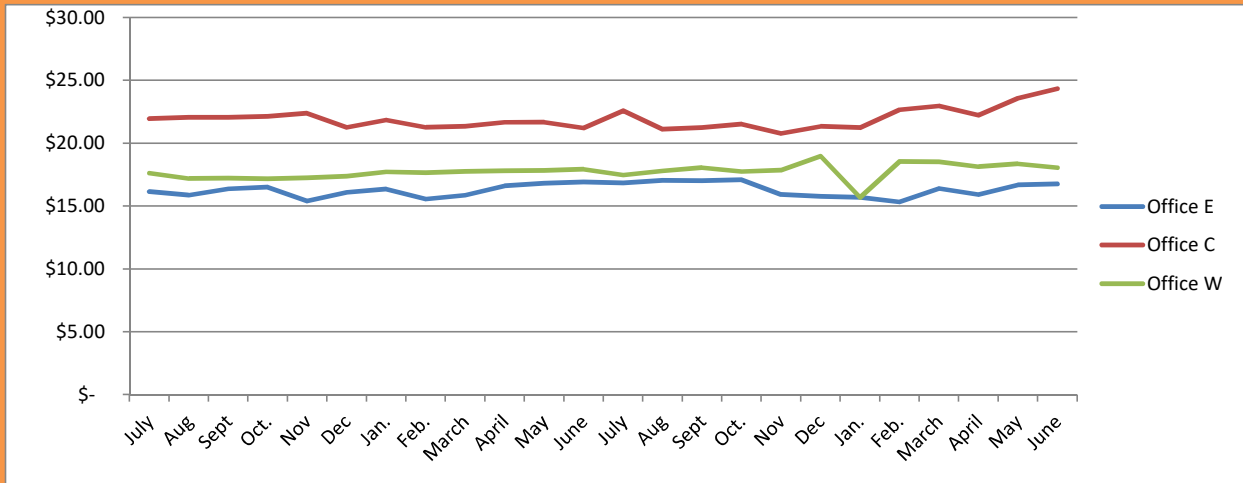

LEASE ASKING RATES GREATER MADSION, WI June 2023

East \$ 16.76 Central \$ 24.43 West \$ 18.05

East \$ 17.90 Central \$ 22.00 West \$ 18.28

East \$ 7.38 Central \$ 12.38 West \$ 9.00